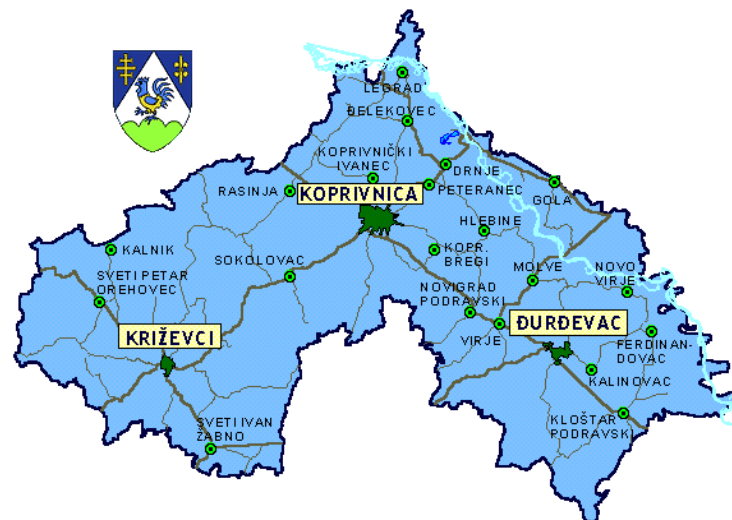

# **„PORA“ REGIONAL DEVELOPMENT AGENCY OF KOPRIVNICA KRIŽEVCI COUNTY**

## **PROJECT PARTNER IN THE PROJECT AGRISHORT**

**Siofok, May 24th 2017**

**Franjo Babić**  
**Project manager for rural  
development**

## GEOGRAPHICAL POSITION OF KOPRIVNICA KRIŽEVCI COUNTY

- **Koprivnica Križevci County is situated in the northwestern part of the Republic of Croatia and borders with Hungary on the northeast side**
- **Within the Republic of Croatia, Koprivnica Križevci County borders with following counties: Međimurje, Varaždin, Zagreb, Bjelovar Bilogora and Virovitica**
- **Total area of the County: 1.748 km<sup>2</sup>**
- **Number of inhabitants: 115.582**
- **Territorial structure: 3 towns, 22 municipalities, 264 settlements**

## SCOPE OF WORK

**„PORA” REGIONAL DEVELOPMENT AGENCY OF KOPRIVNICA  
KRIŽEVCI COUNTY IS CENTRAL INSTITUTION IN KOPRIVNICA  
KRIŽEVCI COUNTY RESPONSIBLE FOR:**

- **strategic planning, regional and rural development**
- **encouraging of investments and entrepreneurship**
- **preparation and implementation of development projects**
- **promotion of Koprivnica križevci county**